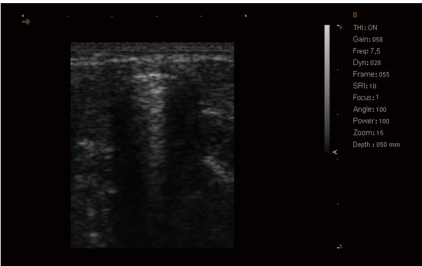

Various image processing functions such as gamma correction, line correlation, and pseudo-color
With ≥ 8 kinds of obstetric measurement software packages, and with fetal development curve function

Cart: quick and easy positioning for user comfort

Equipped with aluminum-plastic housing, light weight and high pressure resistance

CLARITY AND ACCURACY IMAGES

Liver

Gall bladder

Thyroid

Carotid

Carotid

Bladder