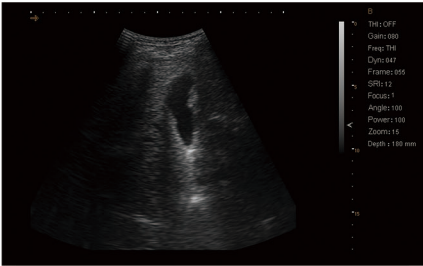

DW-690 WILL BE YOUR BEST CHOICE WHEN YOU WANT MORE WHILE COST LESS

Extremely thin and light

Weighing only about 3.3kg

- ※ 12.1 inch HD LED LCD screen
- ※ Dual probe interface
- ※ 180° adjustable opening and closing angle range
- ※ Working time \geq 3h for rapid diagnosis with strong support
- ※ Mainly used in cardiac, abdomen, obstetrics and gynecology, pediatrics, small organs (breast, thyroid, musculoskeletal), peripheral blood vessels, transrectal

Gravel positioning function: display the median line, which can be measured and positioned
With puncture guide function

M speed adjustment, dynamic range, scan angle, frame correlation
Tissue harmonics
Display mode: B, B+B, B+M, M, 4B

Various image processing functions such as gamma correction, line correlation, and pseudo-color
With ≥ 8 kinds of obstetric measurement software packages, and with fetal development curve function

Cart: quick and easy positioning for user comfort

Equipped with aluminum-plastic housing, light weight and high pressure resistance

CLARITY AND ACCURACY IMAGES

Liver

Gall bladder

Thyroid

Carotid

Carotid

Bladder