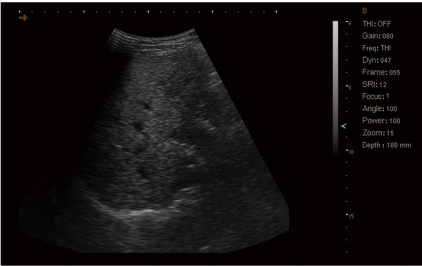

DW-690 WILL BE YOUR BEST CHOICE WHEN YOU WANT MORE WHILE COST LESS

Extremely thin and light

Weighing only about 3.3kg

- ※ 12.1 inch HD LED LCD screen
- ※ Dual probe interface
- ※ 180° adjustable opening and closing angle range
- ※ Working time \geq 3h for rapid diagnosis with strong support
- ※ Mainly used in cardiac, abdomen, obstetrics and gynecology, pediatrics, small organs (breast, thyroid, musculoskeletal), peripheral blood vessels, transrectal

Gravel positioning function: display the median line, which can be measured and positioned
With puncture guide function

M speed adjustment, dynamic range, scan angle, frame correlation
Tissue harmonics
Display mode: B, B+B, B+M, M, 4B

Various image processing functions such as gamma correction, line correlation, and pseudo-color
With ≥ 8 kinds of obstetric measurement software packages, and with fetal development curve function

Cart: quick and easy positioning for user comfort

Equipped with aluminum-plastic housing, light weight and high pressure resistance

CLARITY AND ACCURACY IMAGES

Liver

Gall bladder

Thyroid

Carotid

Carotid

Bladder