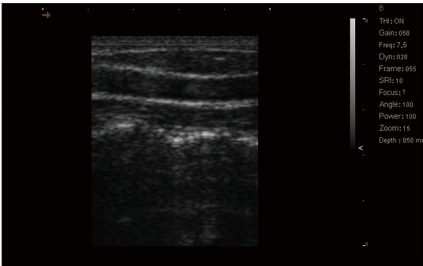

Various image processing functions such as gamma correction, line correlation, and pseudo-color
With ≥ 8 kinds of obstetric measurement software packages, and with fetal development curve function

Cart: quick and easy positioning for user comfort

Equipped with aluminum-plastic housing, light weight and high pressure resistance

CLARITY AND ACCURACY IMAGES

Liver

Gall bladder

Thyroid

Carotid

Carotid

Bladder