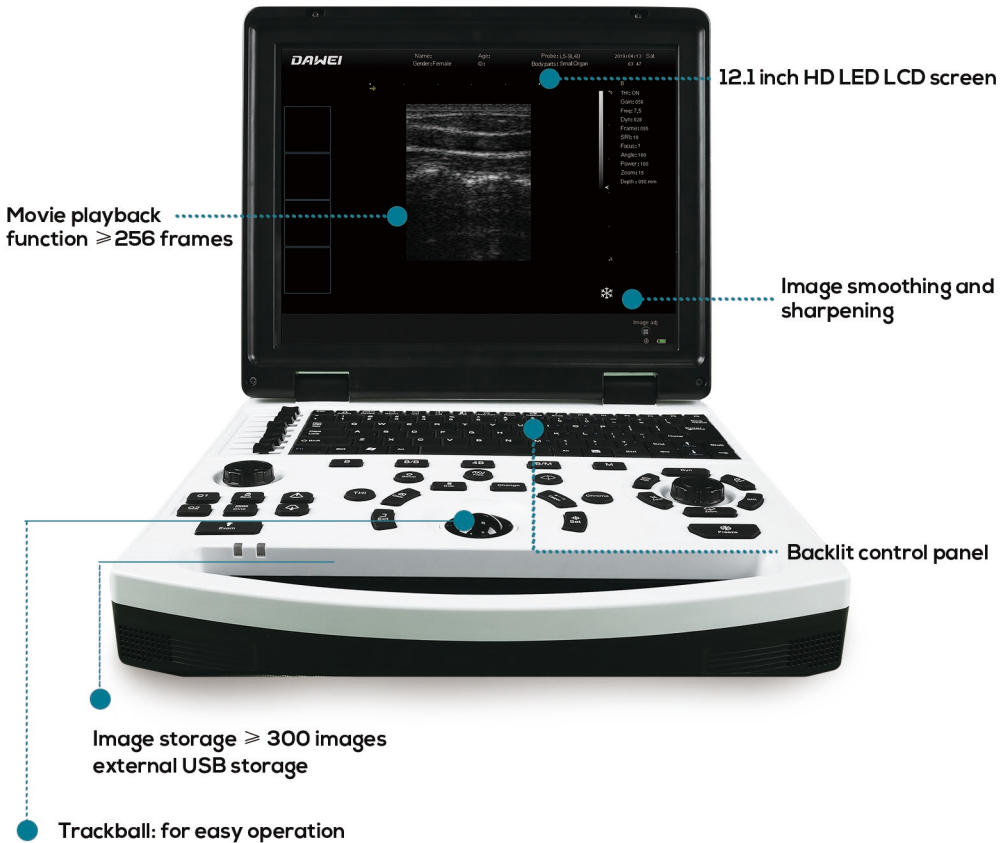

DW-690

Laptop Black And White
Ultrasound Diagnostic System

Dawei Medical, Bring health and well-being to people's lives

The DW-690 is an intelligent portable black and white ultrasound system designed with the constant goal of providing uncompromising performance at an affordable price. It brings more advances into general practice for the benefit of patients. DW-690 will be your best choice if you want more while cost less.

DW-690 WILL BE YOUR BEST CHOICE WHEN YOU WANT MORE WHILE COST LESS

Extremely thin and light

Weighing only about 3.3kg

- ※ 12.1 inch HD LED LCD screen
- ※ Dual probe interface
- ※ 180° adjustable opening and closing angle range
- ※ Working time \geq 3h for rapid diagnosis with strong support
- ※ Mainly used in cardiac, abdomen, obstetrics and gynecology, pediatrics, small organs (breast, thyroid, musculoskeletal), peripheral blood vessels, transrectal

Gravel positioning function: display the median line, which can be measured and positioned
With puncture guide function

M speed adjustment, dynamic range, scan angle, frame correlation
Tissue harmonics
Display mode: B, B+B, B+M, M, 4B

Various image processing functions such as gamma correction, line correlation, and pseudo-color
With ≥ 8 kinds of obstetric measurement software packages, and with fetal development curve function

Cart: quick and easy positioning for user comfort