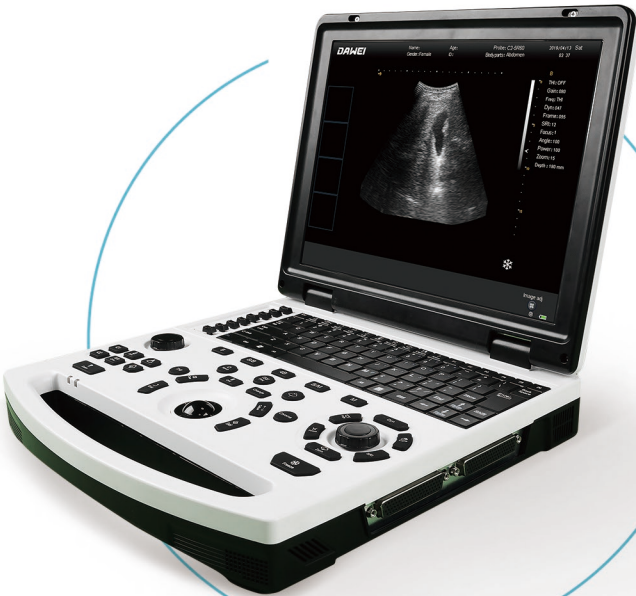

DW-690

Laptop Black And White
Ultrasound Diagnostic System

Dawei Medical, Bring health and well-being to people's lives

The DW-690 is an intelligent portable black and white ultrasound system designed with the constant goal of providing uncompromising performance at an affordable price. It brings more advances into general practice for the benefit of patients. DW-690 will be your best choice if you want more while cost less.

DW-690 WILL BE YOUR BEST CHOICE WHEN YOU WANT MORE WHILE COST LESS

Extremely thin and light

Weighing only about 3.3kg

- ※ 12.1 inch HD LED LCD screen
- ※ Dual probe interface
- ※ 180° adjustable opening and closing angle range
- ※ Working time \geq 3h for rapid diagnosis with strong support
- ※ Mainly used in cardiac, abdomen, obstetrics and gynecology, pediatrics, small organs (breast, thyroid, musculoskeletal), peripheral blood vessels, transrectal

Gravel positioning function: display the median line, which can be measured and positioned
With puncture guide function

M speed adjustment, dynamic range, scan angle, frame correlation
Tissue harmonics
Display mode: B, B+B, B+M, M, 4B

Various image processing functions such as gamma correction, line correlation, and pseudo-color
With ≥ 8 kinds of obstetric measurement software packages, and with fetal development curve function

Cart: quick and easy positioning for user comfort