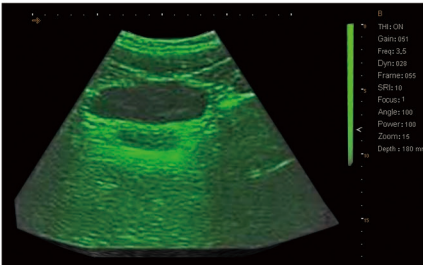

Various image processing functions such as gamma correction, line correlation, and pseudo-color
With ≥ 8 kinds of obstetric measurement software packages, and with fetal development curve function

Cart: quick and easy positioning for user comfort

Equipped with aluminum-plastic housing, light weight and high pressure resistance

CLARITY AND ACCURACY IMAGES

Liver

Gall bladder

Thyroid

Carotid

Carotid

Bladder